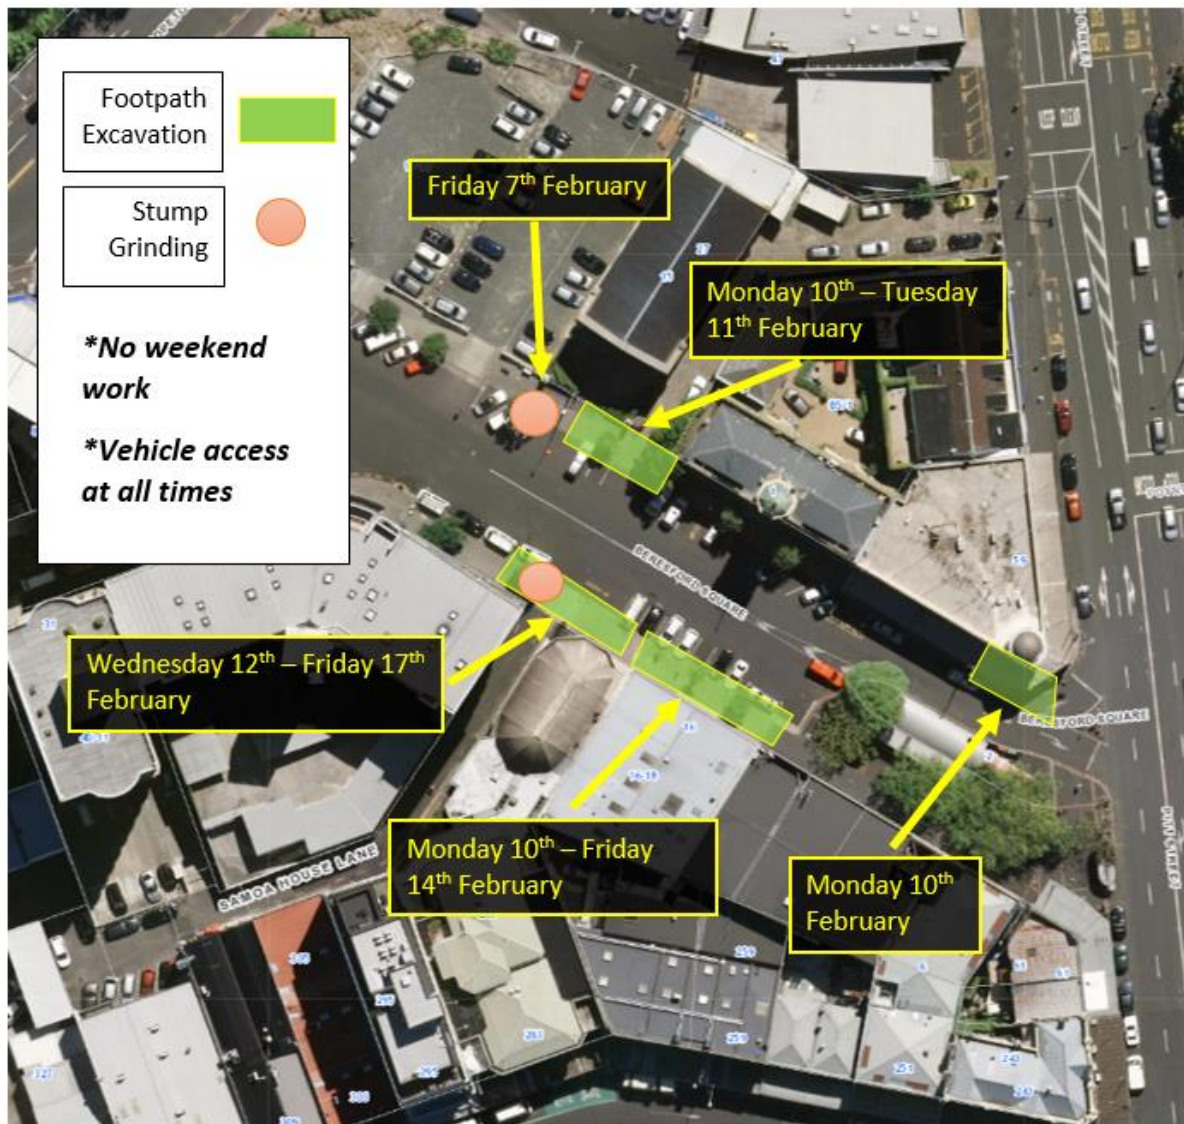

## Beresford Square works; week commencing Friday 7<sup>th</sup> February

Our service relocation work continues this week (w/c 7th February). Please see indicative dates below:

Vehicle access to Samoa House Lane and Hopetoun Alpha will be maintained at all times.